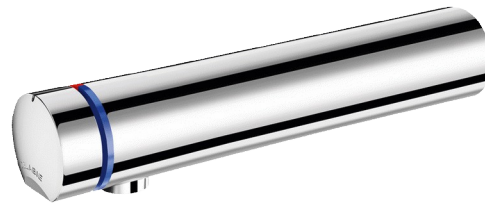

TEMPOMIX 3 time flow mixer

Ref. 794055

Soft-touch operation

2024 UK public price excluding VAT: £388.31

DESCRIPTION

TEMPOMIX 3 time flow mixer - Ref. 794055

Wall-mounted single control time flow basin mixer:
 Soft-touch operation.
 Temperature control and operation via the push-button.
 Time flow pre-set at ~7 seconds.
 Flow rate pre-set at 3 lpm at 3 bar, can be adjusted from 1.4 - 6 lpm.
 Tamperproof, scale-resistant flow straightener.
 Chrome-plated solid brass body L. 190mm.
 Wall-mounted M $\frac{1}{2}$ ".
 Top or bottom supply.
 Recessed inlets.
 Filters and non-return valves.
 Adjustable maximum temperature limiter.
 Suitable for people with reduced mobility.
 30-year warranty.

ADVANTAGES

-  Exceptional water savings: 85%
-  Soft-touch operation
-  Sleek design

TECHNICAL CHARACTERISTICS

TEMPOMIX 3 time flow mixer - Ref. 794055

Connector	M $\frac{1}{2}$ "
Technology	Time flow
Spout length	190mm
Flow rate	3 lpm
Norms	    
Warranty	