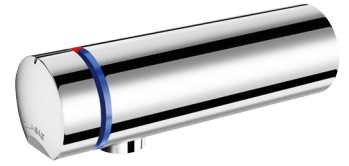

TEMPOMIX 3 time flow mixer

Ref. 794160

Soft-touch operation, stopcocks

2025 UK public price excluding VAT: £276.91

DESCRIPTION

TEMPOMIX 3 time flow mixer - Ref. 794160

Wall-mounted single control time flow basin mixer:
 Soft-touch operation.
 Temperature control and operation via the push-button.
 Time flow pre-set at ~7 seconds.
 Flow rate pre-set at 3 lpm at 3 bar, can be adjusted from 1.4 - 6 lpm.
 Tamperproof, scale-resistant flow straightener.
 Chrome-plated solid brass body L. 110mm.
 For cross wall installation.
 PEX flexibles F3/8" with stopcocks, filters and non-return valves.
 Adjustable maximum temperature limiter.
 Suitable for people with reduced mobility.
 30-year warranty.

TECHNICAL CHARACTERISTICS

TEMPOMIX 3 time flow mixer - Ref. 794160

Connector	F3/8"
Technology	Time flow
Spout length	110mm
Flow rate	3 lpm
Norms	    
Warranty	

ADVANTAGES

-  Exceptional water savings: 85%
-  Soft-touch operation
-  Solid brass; install behind the partition
-  Sleek design