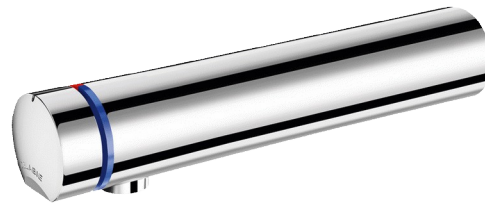

TEMPOMIX 3 time flow mixer

Ref. 794165

Soft-touch operation, stopcocks

2024 UK public price excluding VAT: £315.54

DESCRIPTION

TEMPOMIX 3 time flow mixer - Ref. 794165

Wall-mounted single control time flow basin mixer:
 Soft-touch operation.
 Temperature control and operation via the push-button.
 Time flow pre-set at ~7 seconds.
 Flow rate pre-set at 3 lpm at 3 bar, can be adjusted from 1.4 - 6 lpm.
 Tamperproof, scale-resistant flow straightener.
 Chrome-plated solid brass body L. 190mm.
 For cross wall installation.
 PEX flexibles F3/8" with stopcocks, filters and non-return valves.
 Adjustable maximum temperature limiter.
 Suitable for people with reduced mobility.
 30-year warranty.

ADVANTAGES

-  Exceptional water savings: 85%
-  Soft-touch operation
-  Solid brass; install behind the partition
-  Sleek design

TECHNICAL CHARACTERISTICS

TEMPOMIX 3 time flow mixer - Ref. 794165

Connector	F3/8"
Technology	Time flow
Spout length	190mm
Flow rate	3 lpm
Norms	    
Warranty	