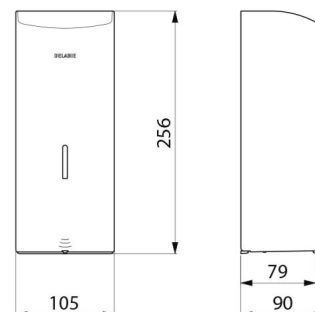

Wall-mounted electronic liquid soap dispenser, 1 litre

Ref. 512066P

Liquid soap or hydroalcoholic gel dispenser

2025 UK public price excluding VAT: £208.80

DESCRIPTION

Wall-mounted electronic liquid soap dispenser, 1 litre - Ref. 512066P

Wall-mounted electronic soap dispenser.
 Liquid soap or hydroalcoholic gel dispenser.
 Vandal-resistant model with lock and standard DELABIE key.
 No manual contact: hands are automatically detected by infrared cell (detection distance can be adjusted).
 Bacteriostatic 304 stainless steel cover.
 One-piece hinged cover for easy maintenance and better hygiene.
 No-waste pump dispenser: dispenses 0.8ml (can be adjusted up to 7 doses per activation).
 Option of operation in anti-clogging mode.
 Automatic soap dispenser: 6 AA -1.5V (DC9V) batteries supplied integrated in the soap dispenser body.
 Low battery indicator light.
 Tank with large opening: easy to fill from large containers.
 Window allows soap level to be checked.
 Bright polished 304 stainless steel.
 Stainless steel thickness: 1mm.
 Capacity: 1 litre.
 Dimensions: 90 x 105 x 256mm.
 For vegetable-based liquid soap with a maximum viscosity of 3,000 mPa.s.
 Compatible with hydroalcoholic gel.
 CE marked.
 Wall-mounted electronic soap dispenser with 30-year warranty.

Supply	6 AA batteries
Technology	Infrared sensor
Height	256mm
Depth	90mm
Width	105mm
Volume	Tank: 1 litre
Thickness	1mm
Finish	Bright polished 304 stainless steel
Norms	 

Warranty

Repairability