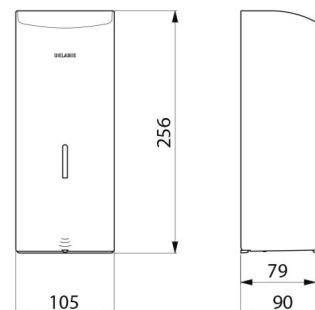

Wall-mounted electronic soap dispenser.
 Liquid soap or hydroalcoholic gel dispenser.
 Vandal-resistant model with lock and standard DELABIE key.
 No manual contact: hands are automatically detected by infrared cell (detection distance can be adjusted).
 Bacteriostatic 304 stainless steel cover.
 One-piece hinged cover for easy maintenance and better hygiene.
 No-waste pump dispenser: dispenses 0.8ml (can be adjusted up to 7 doses per activation).
 Option of operation in anti-clogging mode.
 Automatic soap dispenser: 6 AA -1.5V (DC9V) batteries supplied integrated in the soap dispenser body.
 Low battery indicator light.
 Tank with large opening: easy to fill from large containers.
 Window allows soap level to be checked.
 Bright polished 304 stainless steel.
 Stainless steel thickness: 1mm.
 Capacity: 1 litre.
 Dimensions: 90 x 105 x 256mm.
 For vegetable-based liquid soap with a maximum viscosity of 3,000 mPa.s.
 Compatible with hydroalcoholic gel.
 CE marked.
 Wall-mounted electronic soap dispenser with 30-year warranty.

Supply	6 AA batteries
Technology	Infrared sensor
Height	256mm
Depth	90mm
Width	105mm
Volume	Tank: 1 litre
Thickness	1mm
Finish	Bright polished 304 stainless steel
Norms	 

Warranty