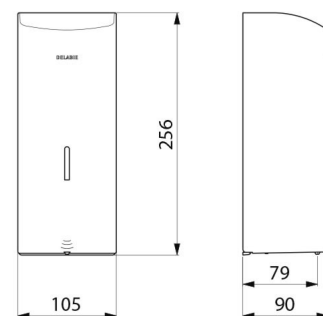

Wall-mounted electronic soap dispenser.
 Liquid soap or hydroalcoholic gel dispenser.
 Vandal-resistant model with lock and standard DELABIE key.
 No manual contact: hands are automatically detected by infrared cell (detection distance can be adjusted).
 Bacteriostatic 304 stainless steel cover.
 One-piece hinged cover for easy maintenance and better hygiene.
 No-waste pump dispenser: dispenses 0.8ml (can be adjusted up to 7 doses per activation).
 Option of operation in anti-clogging mode.
 Automatic soap dispenser: 6 AA -1.5V (DC9V) batteries supplied integrated in the soap dispenser body.
 Low battery indicator light.
 Tank with large opening: easy to fill from large containers.
 Window allows soap level to be checked.
 Bright polished 304 stainless steel.
 Stainless steel thickness: 1mm.
 Capacity: 1 litre.
 Dimensions: 90 x 105 x 256mm.
 For vegetable-based liquid soap with a maximum viscosity of 3,000 mPa.s.
 Compatible with hydroalcoholic gel.
 CE marked.
 Wall-mounted electronic soap dispenser with 30-year warranty.

Supply	6 AA batteries
Technology	Infrared sensor
Height	256mm
Depth	90mm
Width	105mm
Volume	Tank: 1 litre
Thickness	1mm
Finish	Bright polished 304 stainless steel

Norms

Warranty

Repairability