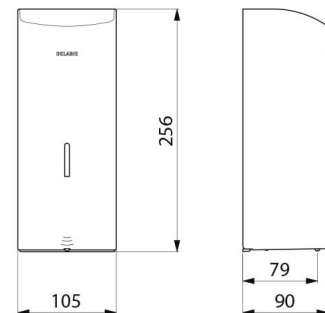

Supply	6 AA batteries
Technology	Infrared sensor
Height	256mm
Depth	90mm
Width	105mm
Volume	Tank: 1 litre
Thickness	1mm
Finish	Bright polished 304 stainless steel
Norms	 

Warranty

30
YEAR
WARRANTY

Repairability