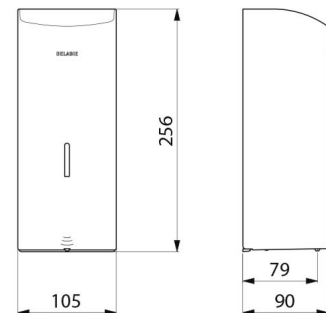

## DESCRIPTION

Wall-mounted electronic liquid soap dispenser, 1 litre - Ref. 512066S

Wall-mounted electronic soap dispenser.  
 Liquid soap or hydroalcoholic gel dispenser.  
 Vandal-resistant model with lock and standard DELABIE key.  
 No manual contact: hands are automatically detected by infrared cell (detection distance can be adjusted).  
 Bacteriostatic 304 stainless steel cover.  
 One-piece hinged cover for easy maintenance and better hygiene.  
 No-waste pump dispenser: dispenses 0.8ml (can be adjusted up to 7 doses per activation).  
 Option of operation in anti-clogging mode.  
 Automatic soap dispenser: 6 AA -1.5V (DC9V) batteries supplied integrated in the soap dispenser body.  
 Low battery indicator light.  
 Tank with large opening: easy to refill from large containers.  
 Window allows soap level to be checked.  
 Polished satin 304 stainless steel.  
 Stainless steel thickness: 1mm.  
 Capacity: 1 litre.  
 Dimensions : 90 x 105 x 256mm.  
 For vegetable-based liquid soap with a maximum viscosity of 3,000 mPa.s.  
 Compatible with hydroalcoholic gel.  
 CE marked.  
 Wall-mounted electronic soap dispenser with 30-year warranty.

## TECHNICAL CHARACTERISTICS

Wall-mounted electronic liquid soap dispenser, 1 litre - Ref. 512066S

Supply	6 AA batteries
Technology	Infrared sensor
Height	256mm
Depth	90mm
Width	105mm
Volume	Tank: 1 litre
Thickness	1mm
Finish	Polished satin 304 stainless steel
Norms	 