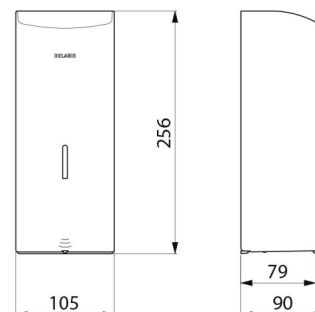

## DESCRIPTION

Wall-mounted electronic liquid soap dispenser, 1 litre - Ref. 512066W

Wall-mounted electronic soap dispenser.  
 Liquid soap or hydroalcoholic gel dispenser.  
 Vandal-resistant model with lock and standard DELABIE key.  
 No manual contact: hands are automatically detected by infrared cell (detection distance can be adjusted).  
 Bacteriostatic 304 stainless steel cover.  
 One-piece hinged cover for easy maintenance and better hygiene.  
 No waste pump dispenser: dispenses 0.8ml (can be adjusted up to 7 doses per activation).  
 Option of operation in anti-clogging mode.  
 Automatic soap dispenser: 6 AA -1.5V (DC9V) batteries supplied integrated in the soap dispenser body.  
 Low battery indicator light.  
 Tank with large opening: easy to transfer soap from large containers.  
 Window allows soap level to be checked.  
 White powder-coated 304 stainless steel.  
 Stainless steel thickness: 1mm.  
 Capacity: 1 litre.  
 Dimensions : 90 x 105 x 256mm.  
 For vegetable-based liquid soap with a maximum viscosity of 3,000 mPa.s.  
 Compatible with hydroalcoholic gel.  
 CE marked.  
 Wall-mounted electronic soap dispenser with 30-year warranty.

## TECHNICAL CHARACTERISTICS

Wall-mounted electronic liquid soap dispenser, 1 litre - Ref. 512066W

Supply	6 AA batteries
Technology	Infrared sensor
Height	256mm
Depth	90mm
Width	105mm
Volume	Tank: 1 litre
Thickness	1mm
Finish	White powder-coated 304 stainless steel
Norms	 