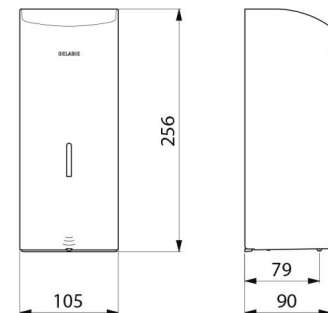

Wall-mounted electronic soap dispenser.
 Liquid soap or hydroalcoholic gel dispenser.
 Vandal-resistant model with lock and standard DELABIE key.
 No manual contact: hands are automatically detected by infrared cell (detection distance can be adjusted).
 Bacteriostatic 304 stainless steel cover.
 One-piece hinged cover for easy maintenance and better hygiene.
 No waste pump dispenser: dispenses 0.8ml (can be adjusted up to 7 doses per activation).
 Option of operation in anti-clogging mode.
 Automatic soap dispenser: 6 AA -1.5V (DC9V) batteries supplied integrated in the soap dispenser body.
 Low battery indicator light.
 Tank with large opening: easy to transfer soap from large containers.
 Window allows soap level to be checked.
 White powder-coated 304 stainless steel.
 Stainless steel thickness: 1mm.
 Capacity: 1 litre.
 Dimensions : 90 x 105 x 256mm.
 For vegetable-based liquid soap with a maximum viscosity of 3,000 mPa.s.
 Compatible with hydroalcoholic gel.
 CE marked.
 Wall-mounted electronic soap dispenser with 30-year warranty.

Supply	6 AA batteries
Technology	Infrared sensor
Height	256mm
Depth	90mm
Width	105mm
Volume	Tank: 1 litre
Thickness	1mm
Finish	White powder-coated 304 stainless steel
Norms	 

Warranty

30
YEAR
WARRANTY

Repairability