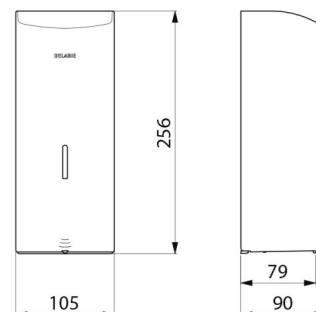

Wall-mounted electronic soap dispenser.
 Liquid soap or hydroalcoholic gel dispenser.
 Vandal-resistant model with lock and standard DELABIE key.
 No manual contact: hands are automatically detected by infrared cell (detection distance can be adjusted).
 Bacteriostatic 304 stainless steel cover.
 One-piece hinged cover for easy maintenance and better hygiene.
 No waste pump dispenser: dispenses 0.8ml (can be adjusted up to 7 doses per activation).
 Option of operation in anti-clogging mode.
 Automatic soap dispenser: 6 AA -1.5V (DC9V) batteries supplied integrated in the soap dispenser body.
 Low battery indicator light.
 Tank with large opening: easy to transfer soap from large containers.
 Window allows soap level to be checked.
 White powder-coated 304 stainless steel.
 Stainless steel thickness: 1mm.
 Capacity: 1 litre.
 Dimensions : 90 x 105 x 256mm.
 For vegetable-based liquid soap with a maximum viscosity of 3,000 mPa.s.
 Compatible with hydroalcoholic gel.
 CE marked.
 Wall-mounted electronic soap dispenser with 30-year warranty.

Supply	6 AA batteries
Technology	Infrared sensor
Height	256mm
Depth	90mm
Width	105mm
Volume	Tank: 1 litre
Thickness	1mm
Finish	White powder-coated 304 stainless steel
Norms	 

Warranty

30
YEAR
WARRANTY

Repairability