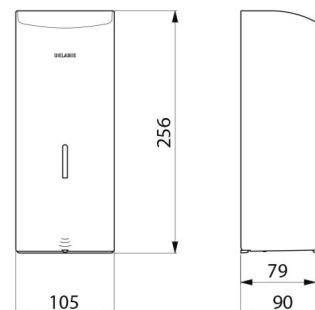

Wall-mounted electronic soap dispenser.
 Liquid soap or hydroalcoholic gel dispenser.
 Vandal-resistant model with lock and standard DELABIE key.
 No manual contact: hands are automatically detected by infrared cell (detection distance can be adjusted).
 Bacteriostatic 304 stainless steel cover.
 One-piece hinged cover for easy maintenance and better hygiene.
 No waste pump dispenser: dispenses 0.8ml (can be adjusted up to 7 doses per activation).
 Option of operation in anti-clogging mode.
 Automatic soap dispenser: 6 AA -1.5V (DC9V) batteries supplied integrated in the soap dispenser body.
 Low battery indicator light.
 Tank with large opening: easy to transfer soap from large containers.
 Window allows soap level to be checked.
 White powder-coated 304 stainless steel.
 Stainless steel thickness: 1mm.
 Capacity: 1 litre.
 Dimensions : 90 x 105 x 256mm.
 For vegetable-based liquid soap with a maximum viscosity of 3,000 mPa.s.
 Compatible with hydroalcoholic gel.
 CE marked.
 Wall-mounted electronic soap dispenser with 30-year warranty.

Supply	6 AA batteries
Technology	Infrared sensor
Height	256mm
Depth	90mm
Width	105mm
Volume	Tank: 1 litre
Thickness	1mm
Finish	White powder-coated 304 stainless steel
Norms	 

Warranty