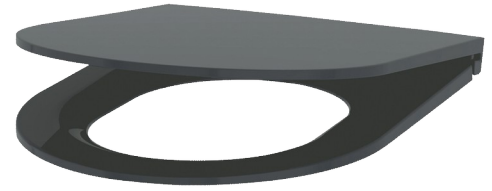

Slimline toilet seat lid

Ref. 102839

For S21 WC models

2024 UK public price excluding VAT: £65.24

DESCRIPTION

Slimline toilet seat lid - Ref. 102839

Toilet seat with lid.
 Made from Duroplast.
 With 304 stainless steel hinges.
 Slimline design.
 Colour: grey.
 For S21 WC models.
 Supplied with fixing elements.

ADVANTAGES

Duroplast, easy to clean

Slimline design

TECHNICAL CHARACTERISTICS

Slimline toilet seat lid - Ref. 102839

Length	450mm
Width	360mm
Finish	Grey - Duroplast
Norms	
Warranty	