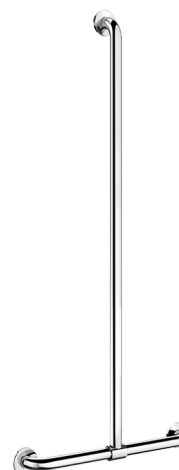

## DESCRIPTION

T-shaped stainless steel grab bar with sliding vertical bar, bright - Ref. 5441P

T-shaped grab bar with sliding vertical bar Ø 32mm, for people with reduced mobility.

Use as a grab bar and to support the user in an upright position.

Helps and secures entry and movement in the shower.

Use as a shower rail by adding a shower head holder and/or soap dish.

Upright position can be adjusted during installation: can be moved to the left or the right in order to adapt the space (positioning of shower, depth of shower seat...).

40mm gap between the bar and the wall: minimal space prevents the forearm passing between the bar and the wall, reducing the risk of fracture in case of loss of balance.

Concealed fixings secured to wall by a 3-hole fixing plate, Ø 72mm.

## TECHNICAL CHARACTERISTICS

T-shaped stainless steel grab bar with sliding vertical bar, bright - Ref. 5441P

Height	1160mm
Length	500mm
Diameter	Ø 32mm
Width to the wall	40mm
Finish	UltraPolish bright polished 304 stainless steel
Norms	 
Warranty	