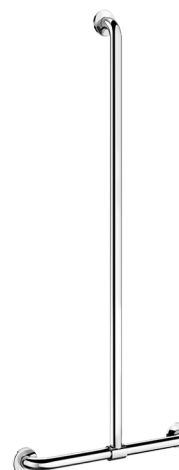

## DESCRIPTION

T-shaped stainless steel grab bar with sliding vertical bar, bright - Ref. 5441P

T-shaped grab bar with sliding vertical bar Ø 32mm, for people with reduced mobility.

Use as a grab bar and to support the user in an upright position.

Helps and secures entry and movement in the shower.

Use as a shower rail by adding a shower head holder and/or soap dish.

Upright position can be adjusted during installation: can be moved to the left or the right in order to adapt the space (positioning of shower, depth of shower seat...).

40mm gap between the bar and the wall: minimal space prevents the forearm passing between the bar and the wall, reducing the risk of fracture in case of loss of balance.

Concealed fixings secured to wall by a 3-hole fixing plate, Ø 72mm.

## TECHNICAL CHARACTERISTICS

T-shaped stainless steel grab bar with sliding vertical bar, bright - Ref. 5441P

Height	1160mm
Length	500mm
Diameter	Ø 32mm
Width to the wall	40mm
Finish	UltraPolish bright polished 304 stainless steel
Norms	CE 
Warranty	