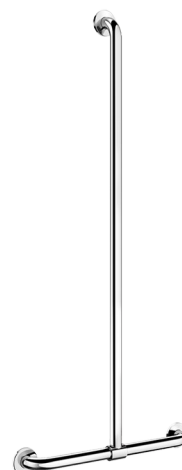

T-shaped stainless steel grab bar with sliding vertical bar, bright

Ref. 5441P

UltraPolish bright polished stainless steel

2025 UK public price excluding VAT: £285.50

DESCRIPTION

T-shaped stainless steel grab bar with sliding vertical bar, bright - Ref. 5441P

T-shaped grab bar with sliding vertical bar Ø 32mm, for people with reduced mobility.

Use as a grab bar and to support the user in an upright position.

Helps and secures entry and movement in the shower.

Use as a shower rail by adding a shower head holder and/or soap dish.

Upright position can be adjusted during installation: can be moved to the left or the right in order to adapt the space (positioning of shower, depth of shower seat...).

T-shaped stainless steel grab bar with sliding vertical bar, bright - Ref. 5441P

Height	1160mm
Length	500mm
Diameter	Ø 32mm
Width to the wall	40mm
Finish	UltraPolish bright polished 304 stainless steel
Norms	 
Warranty	