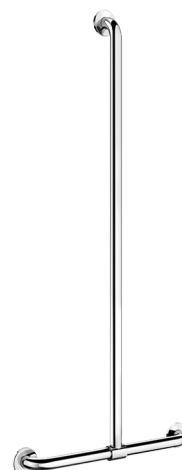

T-shaped stainless steel grab bar with sliding vertical bar, bright

Ref. 5441P

UltraPolish bright polished stainless steel

2025 UK public price excluding VAT: £285.50

DESCRIPTION

T-shaped stainless steel grab bar with sliding vertical bar, bright - Ref. 5441P

T-shaped grab bar with sliding vertical bar Ø 32mm, for people with reduced mobility.

Use as a grab bar and to support the user in an upright position.

Helps and secures entry and movement in the shower.

Use as a shower rail by adding a shower head holder and/or soap dish.

Upright position can be adjusted during installation: can be moved to the left or the right in order to adapt the space (positioning of shower, depth of shower seat...).

T-shaped stainless steel grab bar with sliding vertical bar, bright - Ref. 5441P

Height	1160mm
Length	500mm
Diameter	Ø 32mm
Width to the wall	40mm
Finish	UltraPolish bright polished 304 stainless steel
Norms	CE 
Warranty	