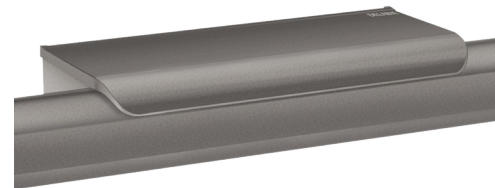

Metallised anthracite shelf for grab bars for showers

Ref. 511922C

2025 UK public price excluding VAT: £28.17

DESCRIPTION

Metallised anthracite shelf for grab bars for showers - Ref. 511922C

Metallised anthracite shelf for grab bars, for showers.
 Designer shelf for soap and shower gel for Be-Line® grab bars.
 Installed against the wall, on the bar.
 Anti-theft lock.
 Ideal for shower gel or soap.
 2 hooks for gloves.
 30-year warranty.

ADVANTAGES

Vandal-resistant: anti-theft locking screw

Easy to install

TECHNICAL CHARACTERISTICS

Metallised anthracite shelf for grab bars for showers - Ref. 511922C

Height	71mm
Depth	70mm
Length	165mm
Norms	