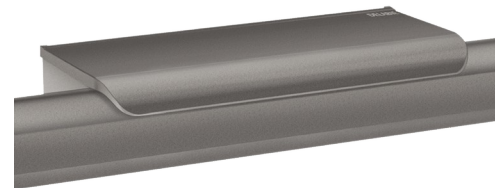

Metallised anthracite shelf for grab bars for showers

Ref. 511922C

2024 UK public price excluding VAT: £27.34

DESCRIPTION

Metallised anthracite shelf for grab bars for showers - Ref. 511922C

Metallised anthracite shelf for grab bars, for showers.
 Designer shelf for soap and shower gel for Be-Line® grab bars.
 Installed against the wall, on the bar.
 Anti-theft lock.
 Ideal for shower gel or soap.
 2 hooks for gloves.
 30-year warranty.

ADVANTAGES

Vandal-resistant: anti-theft locking screw

Easy to install

TECHNICAL CHARACTERISTICS

Metallised anthracite shelf for grab bars for showers - Ref. 511922C

| | |
|--------|---|
| Height | 71mm |
| Depth | 70mm |
| Length | 165mm |
| Norms |  |