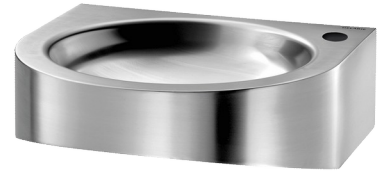

PMR XS wall-mounted washbasin

Ref. 123400

Polished satin 304 stainless steel

2025 UK public price excluding VAT: **£288.27**

DESCRIPTION

PMR XS wall-mounted washbasin - Ref. 123400

Wall-mounted washbasin.
 Basin internal diameter: 310mm.
 Bacteriostatic 304 stainless steel.
 Polished satin finish.
 Stainless steel thickness: 1.2mm.
 Rounded edges prevent injury.
 With Ø 35mm right tap hole.
 Supplied with 1¼" waste.
 Without overflow.
 Supplied with fixings.
 CE marked. Complies with European standard EN 14688.
 Weight: 3.9kg.
 30-year warranty.

ADVANTAGES

Bacteriostatic 304 stainless steel, smooth surface

Rounded edges prevent injury

TECHNICAL CHARACTERISTICS

PMR XS wall-mounted washbasin - Ref. 123400

Height	150mm
Length	400mm
Width	390mm
Thickness	1.2mm
Finish	Polished satin 304 stainless steel
Norms	 
Warranty	