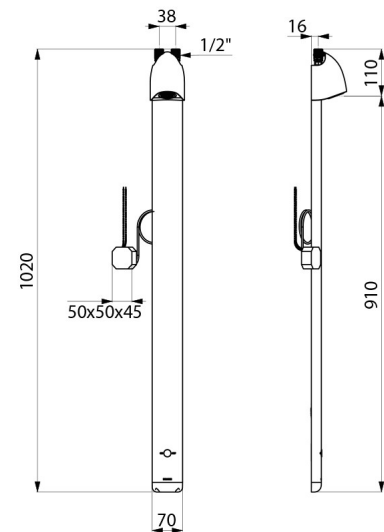

Thermostatic electronic shower panel - top inlets:
Anodised aluminium and chrome-plated satin finish panel.
Extra flat structure with concealed fixings.
Mains supply 230/6V.
Infrared presence detection. Shower starts when hand is moved towards the sensor (detection distance ~4cm).
Shuts off voluntarily or automatically after ~60 seconds.
Duty flush (~60 seconds every 24 hours after the last use).
Flow rate 6 lpm at 3 bar.
Tamperproof, scale-resistant fixed shower head with automatic flow rate regulation.
Accessible filters and non-return valves.
Integrated stopcocks.
M $\frac{1}{2}$ " connection for top inlet.
Electronic shower panel suitable for people with reduced mobility.
30-year warranty.
SECURITHERM technology:
Thermostatic shower mixer directly integrated in the head of the shower panel.
Temperature set by the installer.
Stable temperature, pre-set at 38°C.
Anti-scalding failsafe: automatic shut-off if the cold water fails.
Anti-cold showers function: automatic shut-off if the hot water fails.

TECHNICAL CHARACTERISTICS

SPORTING 2 SECURITHERM electronic shower panel - Ref. 714900

Supply	Mains supply 230/6V
Connector	M$\frac{1}{2}$"
Technology	Electronic
Height	1020mm
Depth	21mm
Width	70mm
Flow rate	6 lpm
Finish	Aluminium
Norms	ACS

ADVANTAGES

- 80% water savings
- Anti-bacterial proliferation duty flush
- Immediate shut-off if cold water fails
- Sleek shapes, concealed fixings