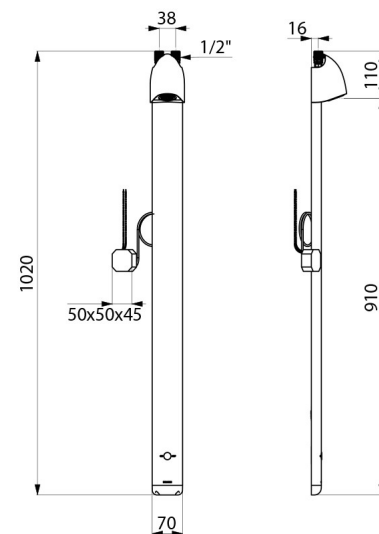

Thermostatic electronic shower panel - top inlets:
Anodised aluminium and chrome-plated satin finish panel.
Extra flat structure with concealed fixings.
Mains supply 230/6V.
Infrared presence detection. Shower starts when hand is moved towards the sensor (detection distance ~4cm).
Shuts off voluntarily or automatically after ~60 seconds.
Duty flush (~60 seconds every 24 hours after the last use).
Flow rate 6 lpm at 3 bar.
Tamperproof, scale-resistant fixed shower head with automatic flow rate regulation.
Accessible filters and non-return valves.
Integrated stopcocks.
M $\frac{1}{2}$ " connection for top inlet.
Electronic shower panel suitable for people with reduced mobility.
30-year warranty.
SECURITHERM technology:
Thermostatic shower mixer directly integrated in the head of the shower panel.
Temperature set by the installer.
Stable temperature, pre-set at 38°C.
Anti-scalding failsafe: automatic shut-off if the cold water fails.
Anti-cold showers function: automatic shut-off if the hot water fails.

TECHNICAL CHARACTERISTICS

SPORTING 2 SECURITHERM electronic shower panel - Ref. 714900

Supply	Mains supply 230/6V
Connector	M$\frac{1}{2}$"
Technology	Electronic
Height	1020mm
Depth	21mm
Width	70mm
Flow rate	6 lpm
Finish	Aluminium
Norms	ACS

ADVANTAGES

- 80% water savings
- Anti-bacterial proliferation duty flush
- Immediate shut-off if cold water fails
- Sleek shapes, concealed fixings