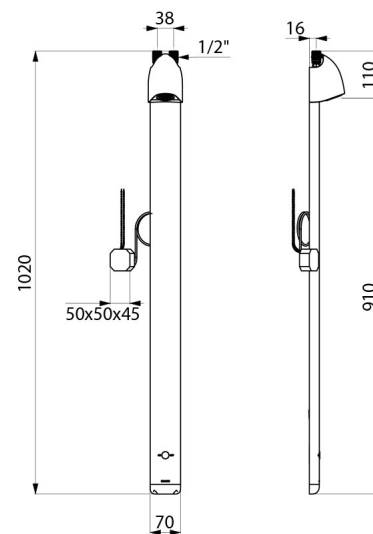

Thermostatic electronic shower panel - top inlets:
Anodised aluminium and chrome-plated satin finish panel.
Extra flat structure with concealed fixings.
Mains supply 230/6V.
Infrared presence detection. Shower starts when hand is moved towards the sensor (detection distance ~4cm).
Shuts off voluntarily or automatically after ~60 seconds.
Duty flush (~60 seconds every 24 hours after the last use).
Flow rate 6 lpm at 3 bar.
Tamperproof, scale-resistant fixed shower head with automatic flow rate regulation.
Accessible filters and non-return valves.
Integrated stopcocks.
M $\frac{1}{2}$ " connection for top inlet.
Electronic shower panel suitable for people with reduced mobility.
30-year warranty.
SECURITHERM technology:
Thermostatic shower mixer directly integrated in the head of the shower panel.
Temperature set by the installer.
Stable temperature, pre-set at 38°C.
Anti-scalding failsafe: automatic shut-off if the cold water fails.
Anti-cold showers function: automatic shut-off if the hot water fails.

TECHNICAL CHARACTERISTICS

SPORTING 2 SECURITHERM electronic shower panel - Ref. 714900

Supply	Mains supply 230/6V
Connector	M$\frac{1}{2}$"
Technology	Electronic
Height	1020mm
Depth	21mm
Width	70mm
Flow rate	6 lpm
Finish	Aluminium
Norms	ACS

ADVANTAGES

- 80% water savings
- Anti-bacterial proliferation duty flush
- Immediate shut-off if cold water fails
- Sleek shapes, concealed fixings