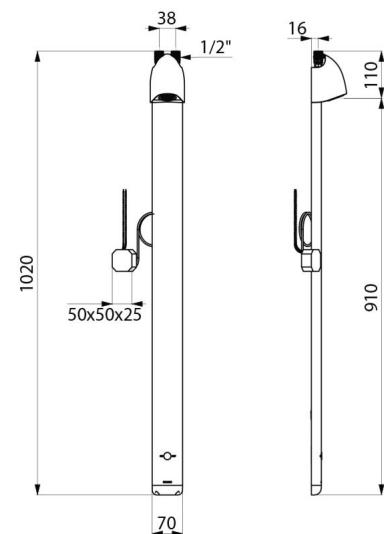

Thermostatic electronic shower panel - top inlets:
Anodised aluminium and chrome-plated satin finish panel.
Extra flat structure with concealed fixings.
Mains supply 230/6V.
Infrared presence detection. Shower starts when hand is moved towards the sensor (detection distance ~4cm).
Shuts off voluntarily or automatically after ~60 seconds.
Duty flush (~60 seconds every 24 hours after the last use).
Flow rate 6 lpm at 3 bar.
Tamperproof, scale-resistant fixed shower head with automatic flow rate regulation.
Accessible filters and non-return valves.
Integrated stopcocks.
M $\frac{1}{2}$ " connection for top inlet.
Electronic shower panel suitable for people with reduced mobility.
30-year warranty.
SECURITHERM technology:
Thermostatic shower mixer directly integrated in the head of the shower panel.
Temperature set by the installer.
Stable temperature, pre-set at 38°C.
Anti-scalding failsafe: automatic shut-off if the cold water fails.
Anti-cold showers function: automatic shut-off if the hot water fails.

TECHNICAL CHARACTERISTICS

SPORTING 2 SECURITHERM electronic shower panel - Ref. 714900

Supply	Mains supply 230/6V
Connector	M$\frac{1}{2}$"
Technology	Electronic
Height	1020mm
Depth	21mm
Width	70mm
Flow rate	6 lpm
Finish	Aluminium
Norms	ACS

ADVANTAGES

- 80% water savings
- Anti-bacterial proliferation duty flush
- Immediate shut-off if cold water fails
- Sleek shapes, concealed fixings