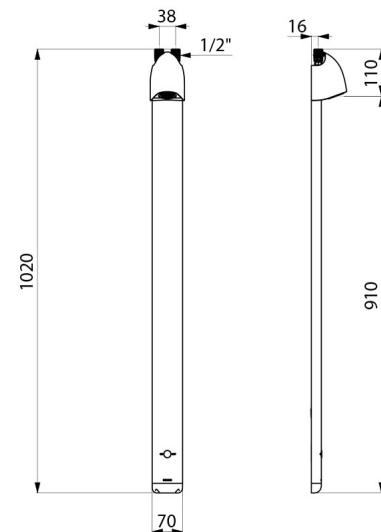

TECHNICAL CHARACTERISTICS

SPORTING 2 SECURITHERM electronic shower panel - Ref. 714906

Supply	6V batteries
Connector	M1/2"
Technology	Electronic
Height	1020mm
Depth	21mm
Width	70mm
Flow rate	6 lpm
Finish	Aluminium
Norms	ACS

ADVANTAGES

- 80% water savings
- Anti-bacterial proliferation duty flush
- Immediate shut-off if cold water fails
- Streamlined design, concealed fixings