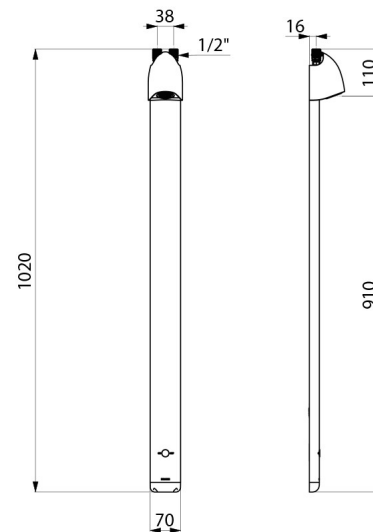

TECHNICAL CHARACTERISTICS

SPORTING 2 SECURITHERM electronic shower panel - Ref. 714906

Supply	6V batteries
Connector	M1½"
Technology	Electronic
Height	1020mm
Depth	21mm
Width	70mm
Flow rate	6 lpm
Finish	Aluminium
Norms	ACS

ADVANTAGES

- 80% water savings
- Anti-bacterial proliferation duty flush
- Immediate shut-off if cold water fails
- Streamlined design, concealed fixings