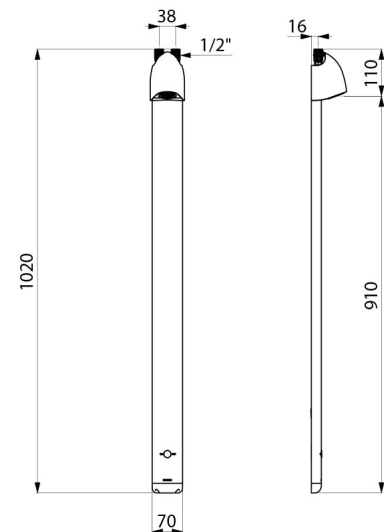

TECHNICAL CHARACTERISTICS

SPORTING 2 SECURITHERM electronic shower panel - Ref. 714906

Supply	6V batteries
Connector	M1/2"
Technology	Electronic
Height	1020mm
Depth	21mm
Width	70mm
Flow rate	6 lpm
Finish	Aluminium
Norms	ACS

ADVANTAGES

- 80% water savings
- Anti-bacterial proliferation duty flush
- Immediate shut-off if cold water fails
- Streamlined design, concealed fixings