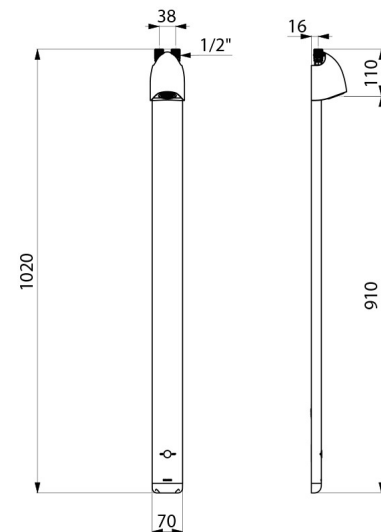

TECHNICAL CHARACTERISTICS

SPORTING 2 SECURITHERM electronic shower panel - Ref. 714906

Supply	6V batteries
Connector	M1/2"
Technology	Electronic
Height	1020mm
Depth	21mm
Width	70mm
Flow rate	6 lpm
Finish	Aluminium
Norms	ACS

ADVANTAGES

80% water savings

Anti-bacterial proliferation duty flush

Immediate shut-off if cold water fails

Streamlined design, concealed fixings