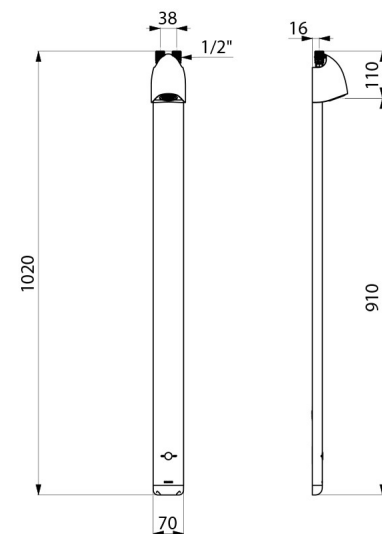

TECHNICAL CHARACTERISTICS

SPORTING 2 SECURITHERM electronic shower panel - Ref. 714906

Supply	6V batteries
Connector	M1/2"
Technology	Electronic
Height	1020mm
Depth	21mm
Width	70mm
Flow rate	6 lpm
Finish	Aluminium
Norms	ACS

ADVANTAGES

- 80% water savings
- Anti-bacterial proliferation duty flush
- Immediate shut-off if cold water fails
- Streamlined design, concealed fixings