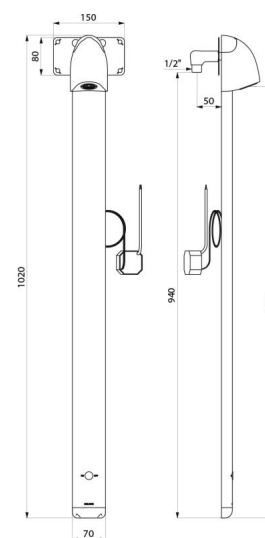

Anodised aluminium and chrome-plated satin finish panel.

Mains supply 230/6V.

Infrared presence detection. Shower starts when hand is moved towards the sensor (detection distance ~4cm).

Shuts off voluntarily or automatically after ~60 seconds.

Duty flush (~60 seconds every 24 hours after the last use).

Flow rate 6 lpm at 3 bar.

Tamperproof, scale-resistant fixed shower head with automatic flow rate regulation.

Accessible filters and non-return valves.

Integrated stopcocks.

M $\frac{1}{2}$ " recessed connections.

Electronic shower panel suitable for people with reduced mobility.

30-year warranty.

SECURITHERM technology:

Thermostatic shower mixer directly integrated in the head of the shower panel.

Temperature set by the installer.

Stable temperature, pre-set at 38°C.

Anti-scalding failsafe: automatic shut-off if the cold water fails.

Anti-cold showers function: automatic shut-off if the hot water fails.

Order with support bracket reference 714012.

TECHNICAL CHARACTERISTICS

SPORTING 2 SECURITHERM electronic shower panel - Ref. 714910

Supply	Mains supply 230/6V
Connector	M$\frac{1}{2}$"
Technology	Electronic
Height	1020mm
Depth	21mm
Width	70mm
Flow rate	6 lpm
Finish	Aluminium
Norms	ACS WWRAS

ADVANTAGES

80% water savings

Anti-bacterial proliferation duty flush

Immediate shut-off if cold water fails

Sleek shapes, concealed fixings