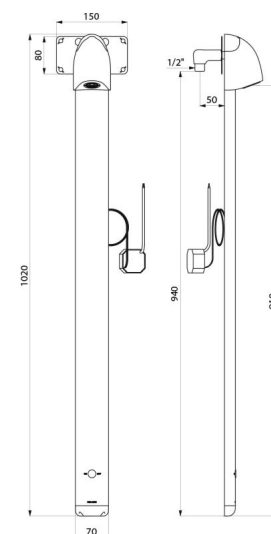

Anodised aluminium and chrome-plated satin finish panel.

Mains supply 230/6V.

Infrared presence detection. Shower starts when hand is moved towards the sensor (detection distance ~4cm).

Shuts off voluntarily or automatically after ~60 seconds.

Duty flush (~60 seconds every 24 hours after the last use).

Flow rate 6 lpm at 3 bar.

Tamperproof, scale-resistant fixed shower head with automatic flow rate regulation.

Accessible filters and non-return valves.

Integrated stopcocks.

M $\frac{1}{2}$ " recessed connections.

Electronic shower panel suitable for people with reduced mobility.

30-year warranty.

SECURITHERM technology:

Thermostatic shower mixer directly integrated in the head of the shower panel.

Temperature set by the installer.

Stable temperature, pre-set at 38°C.

Anti-scalding failsafe: automatic shut-off if the cold water fails.

Anti-cold showers function: automatic shut-off if the hot water fails.

Order with support bracket reference 714012.

TECHNICAL CHARACTERISTICS

SPORTING 2 SECURITHERM electronic shower panel - Ref. 714910

Supply	Mains supply 230/6V
Connector	M$\frac{1}{2}$"
Technology	Electronic
Height	1020mm
Depth	21mm
Width	70mm
Flow rate	6 lpm
Finish	Aluminium
Norms	ACS

ADVANTAGES

80% water savings

Anti-bacterial proliferation duty flush

Immediate shut-off if cold water fails

Sleek shapes, concealed fixings