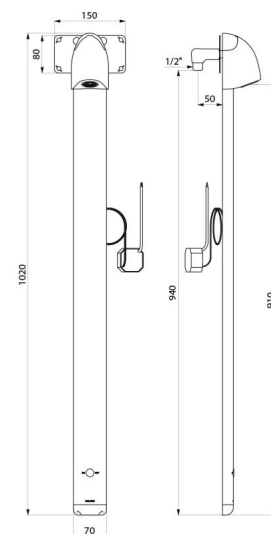

TECHNICAL CHARACTERISTICS

SPORTING 2 SECURITHERM electronic shower panel - Ref. 714910

Supply	Mains supply 230/6V
Connector	M½"
Technology	Electronic
Height	1020mm
Depth	21mm
Width	70mm
Flow rate	6 lpm
Finish	Aluminium
Norms	ACS

ADVANTAGES

- Exceptional water savings: 80%
- Anti-bacterial proliferation duty flush
- Immediate shut-off if cold water fails
- Sleek shapes, concealed fixings