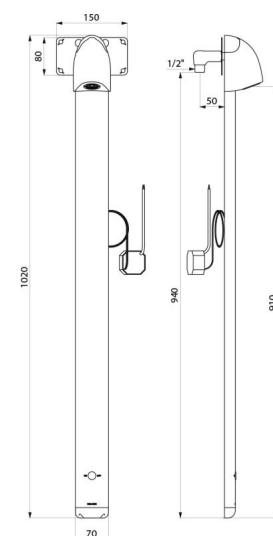

TECHNICAL CHARACTERISTICS

SPORTING 2 SECURITHERM electronic shower panel - Ref. 714910

Supply	Mains supply 230/6V
Connector	M$\frac{1}{2}$"
Technology	Electronic
Height	1020mm
Depth	21mm
Width	70mm
Flow rate	6 lpm
Finish	Aluminium
Norms	

ADVANTAGES

80% water savings

Anti-bacterial proliferation duty flush

Immediate shut-off if cold water fails

Sleek shapes, concealed fixings