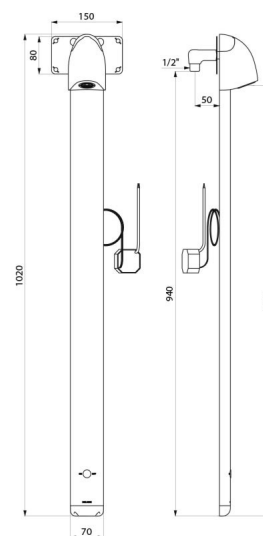

Anodised aluminium and chrome-plated satin finish panel.

Mains supply 230/6V.

Infrared presence detection. Shower starts when hand is moved towards the sensor (detection distance ~4cm).

Shuts off voluntarily or automatically after ~60 seconds.

Duty flush (~60 seconds every 24 hours after the last use).

Flow rate 6 lpm at 3 bar.

Tamperproof, scale-resistant fixed shower head with automatic flow rate regulation.

Accessible filters and non-return valves.

Integrated stopcocks.

M $\frac{1}{2}$ " recessed connections.

Electronic shower panel suitable for people with reduced mobility.

30-year warranty.

SECURITHERM technology:

Thermostatic shower mixer directly integrated in the head of the shower panel.

Temperature set by the installer.

Stable temperature, pre-set at 38°C.

Anti-scalding failsafe: automatic shut-off if the cold water fails.

Anti-cold showers function: automatic shut-off if the hot water fails.

Order with support bracket reference 714012.

TECHNICAL CHARACTERISTICS

SPORTING 2 SECURITHERM electronic shower panel - Ref. 714910

Supply	Mains supply 230/6V
Connector	M$\frac{1}{2}$"
Technology	Electronic
Height	1020mm
Depth	21mm
Width	70mm
Flow rate	6 lpm
Finish	Aluminium
Norms	ACS

ADVANTAGES

80% water savings

Anti-bacterial proliferation duty flush

Immediate shut-off if cold water fails

Sleek shapes, concealed fixings