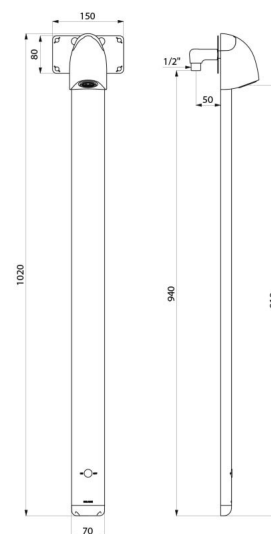

TECHNICAL CHARACTERISTICS

SPORTING 2 SECURITHERM electronic shower panel - Ref. 714916

Supply	CR123 6V Lithium batteries
Connector	M½"
Technology	Electronic
Height	1020mm
Depth	21mm
Width	70mm
Flow rate	6 lpm
Finish	Aluminium
Norms	

ADVANTAGES

- 80% water savings
- Anti-bacterial proliferation duty flush
- Immediate shut-off if cold water fails
- Sleek shapes, concealed fixings