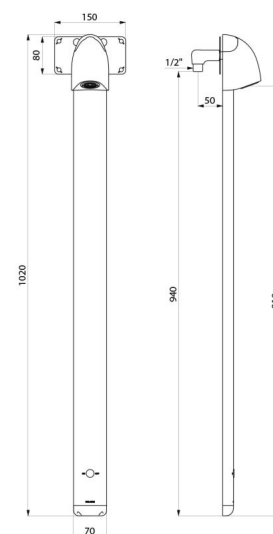

TECHNICAL CHARACTERISTICS

SPORTING 2 SECURITHERM electronic shower panel - Ref. 714916

Supply	CR123 6V Lithium batteries
Connector	M½"
Technology	Electronic
Height	1020mm
Depth	21mm
Width	70mm
Flow rate	6 lpm
Finish	Aluminium
Norms	ACS

ADVANTAGES

- Exceptional water savings: 80%
- Anti-bacterial proliferation duty flush
- Immediate shut-off if cold water fails
- Sleek shapes, concealed fixings