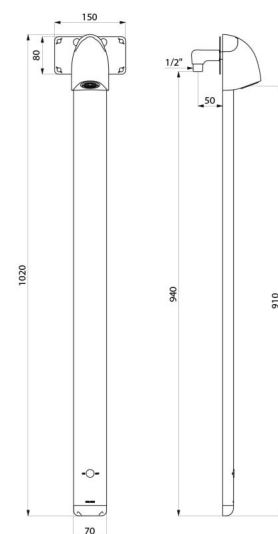

TECHNICAL CHARACTERISTICS

SPORTING 2 SECURITHERM electronic shower panel - Ref. 714916

Supply	CR123 6V Lithium batteries
Connector	M½"
Technology	Electronic
Height	1020mm
Depth	21mm
Width	70mm
Flow rate	6 lpm
Finish	Aluminium
Norms	ACS

ADVANTAGES

- 80% water savings
- Anti-bacterial proliferation duty flush
- Immediate shut-off if cold water fails
- Sleek shapes, concealed fixings