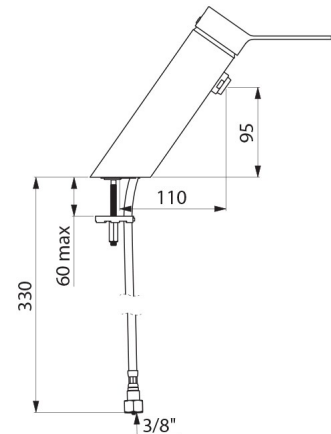

SECURITHERM EP BIOSAFE pressure balancing basin mixer

Ref. 2621EP

Single hole mechanical mixer with no spout, H. 95mm L. 110mm

2025 UK public price excluding VAT: £229.28

DESCRIPTION

SECURITHERM EP BIOSAFE pressure balancing basin mixer - Ref. 2621EP

Deck-mounted mechanical basin mixer with pressure-balancing. Single hole mechanical mixer H. 95mm L. 110mm. No spout: hygienic flow straightener integrated into the body. Ø 35mm ceramic cartridge with pressure-balancing and pre-set maximum temperature limiter. Anti-scalding safety: HW flow rate is reduced if CW supply fails (and vice versa). Stable temperature regardless of pressure and flow rate variations in the system. Securitouch thermal insulation prevents burns. Thermal shocks are possible without removing the control lever or shutting off the cold water supply. Mixer body with smooth interior and very low water volume (reduces bacterial development). Flow rate limited to 4 lpm at 3 bar. Solid control lever. With no pop-up waste. PEX flexibles F3/8" with rotating unions, filters and non-return valves. Fixing reinforced by two stainless steel rods. Mechanical mixer with SECURITHERM pressure-balancing ideal for healthcare facilities, retirement and care homes, hospitals and clinics. Single hole mixer suitable for people with reduced mobility. Mixer with 30-year warranty. Also available with copper tails.

TECHNICAL CHARACTERISTICS

SECURITHERM EP BIOSAFE pressure balancing basin mixer - Ref. 2621EP

Connector	F3/8"
Technology	SECURITHERM EP BIOSAFE mechanical mixer
Height	180mm
Length	220mm
Drop height	95mm
Spout length	110mm
Flow rate	4 lpm at 3 bar
Temperature limiter	Yes
Finish	Chrome-plated stainless steel

ADVANTAGES