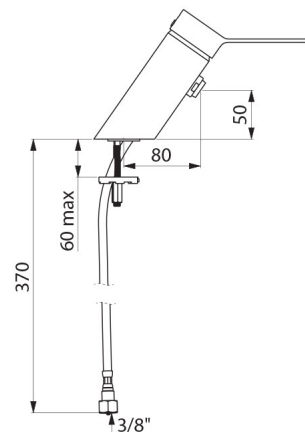

ADVANTAGES

- HW flow rate reduced if CW fails
- Maximum hygiene: mixer with no spout
- Thermal shocks are possible without removing lever
- Hygiene: body with very low water volume