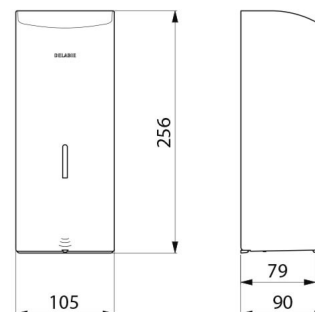

Wall-mounted electronic soap dispenser.
 Liquid soap or hydroalcoholic gel dispenser.
 Vandal-resistant model with lock and standard DELABIE key.
 No manual contact: hands are automatically detected by infrared cell (detection distance can be adjusted).
 Bacteriostatic 304 stainless steel cover.
 One-piece hinged cover for easy maintenance and better hygiene.
 No waste pump dispenser: dispenses 0.8ml (can be adjusted up to 7 doses per activation).
 Option of operation in anti-clogging mode.
 Automatic soap dispenser: 6 AA -1.5V (DC9V) batteries supplied, integrated in the soap dispenser body.
 Low battery indicator light.
 Tank with large opening: easy to refill soap from large containers.
 Window allows soap level to be checked.
 304 stainless steel with matte black finish.
 Stainless steel thickness: 1mm.
 Capacity: 1 litre.
 Dimensions: 90 x 105 x 256mm.
 For vegetable-based liquid soap with a maximum viscosity of 3,000 mPa.s.
 Compatible with hydroalcoholic gel.
 CE marked.
 Wall-mounted electronic soap dispenser with 30-year warranty.

Supply	6 x AA batteries
Technology	Infrared sensor
Height	256mm
Depth	90mm
Width	105mm
Volume	1 litre tank
Thickness	1mm
Finish	Matte black 304 stainless steel
Norms	 

Warranty

30
YEAR
WARRANTY

Repairability