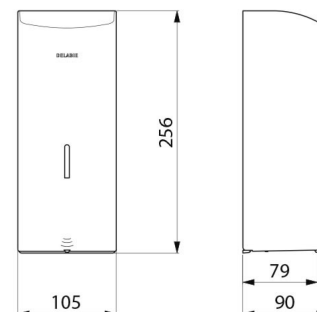

## DESCRIPTION

Wall-mounted electronic liquid soap dispenser, 1 litre - Ref. 512066BK

Wall-mounted electronic soap dispenser.  
 Liquid soap or hydroalcoholic gel dispenser.  
 Vandal-resistant model with lock and standard DELABIE key.  
 No manual contact: hands are automatically detected by infrared cell (detection distance can be adjusted).  
 Bacteriostatic 304 stainless steel cover.  
 One-piece hinged cover for easy maintenance and better hygiene.  
 No waste pump dispenser: dispenses 0.8ml (can be adjusted up to 7 doses per activation).  
 Option of operation in anti-clogging mode.  
 Automatic soap dispenser: 6 AA -1.5V (DC9V) batteries supplied, integrated in the soap dispenser body.  
 Low battery indicator light.  
 Tank with large opening: easy to refill soap from large containers.  
 Window allows soap level to be checked.  
 304 stainless steel with matte black finish.  
 Stainless steel thickness: 1mm.  
 Capacity: 1 litre.  
 Dimensions: 90 x 105 x 256mm.  
 For vegetable-based liquid soap with a maximum viscosity of 3,000 mPa.s.  
 Compatible with hydroalcoholic gel.  
 CE marked.  
 Wall-mounted electronic soap dispenser with 30-year warranty.

## TECHNICAL CHARACTERISTICS

Wall-mounted electronic liquid soap dispenser, 1 litre - Ref. 512066BK

|            |   |
|------------|---|
| Supply     | 6 x AA batteries  |
| Technology | Infrared sensor   |
| Height     | 256mm   |
| Depth      | 90mm  |
| Width      | 105mm   |
| Volume     | 1 litre tank  |
| Thickness  | 1mm   |
| Finish     | Matte black 304 stainless steel   |
| Norms      |   |