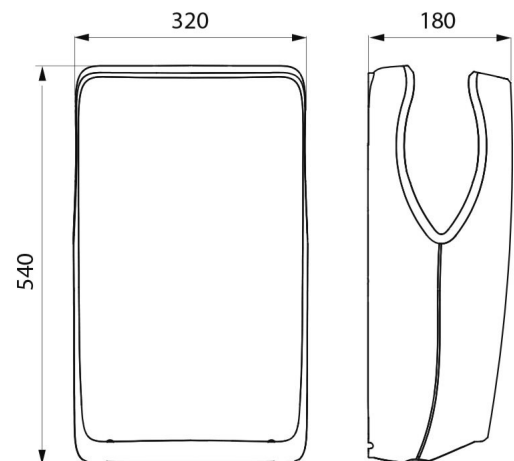

ADVANTAGES

- Automatic hand dryer with no manual contact
- HEPA filter and anti-bacterial ABS cover
- High speed: dries in 10 - 12 seconds
- Easy to maintain: removable drip tray