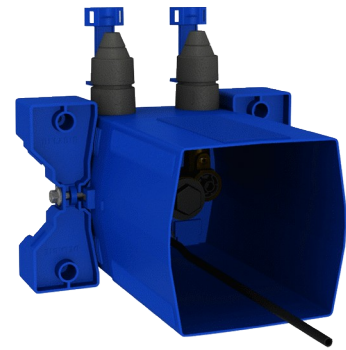

Recessed waterproof housing for TEMPOMIX 3 basin controls

Ref. 794BOX3

Waterproof, kit 1/2

2024 UK public price excluding VAT: £315.96

DESCRIPTION

Recessed waterproof housing for TEMPOMIX 3 basin controls - Ref. 794BOX3

Waterproof recessed housing for TEMPOMIX 3 basin water controls, kit 1/2:

- Collar with waterproof seal.
 - Hydraulic connection from the outside and maintenance from the front.
 - Adjusts to all types of installations (rails, solid walls, panels).
 - Compatible with wall finishes 10 - 120mm (while maintaining the minimum recessing depth of 93mm).
 - Suitable for standard or "pipe in pipe" supply.
 - Stopcocks and flow rate adjustment, filters, non-return valves and cartridge are all integrated and accessible from the front.
 - TEMPOMIX 3 single control mixer F½".
 - Supplied in 2 kits: secure system flush without sensitive elements.
- 30-year warranty.
Order with control plates references 794200 or 794250.

TECHNICAL CHARACTERISTICS

Recessed waterproof housing for TEMPOMIX 3 basin controls - Ref. 794BOX3

Connector	F½"
Technology	Time flow
Height	150mm
Depth	93 - 190mm
Width	160mm
Spout length	110mm
Flow rate	3 lpm
Norms	ACS  
Warranty	