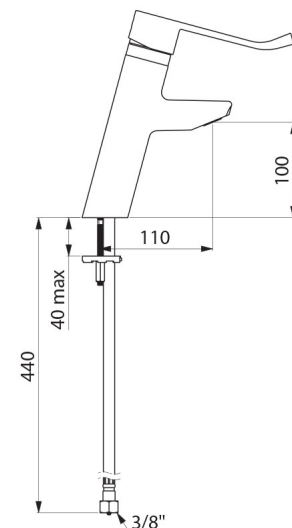

SECURITHERM EP BIOSAFE pressure-balancing basin mixer

Ref. 2921LEP

Single hole mechanical mixer H. 100mm L. 110mm

2025 UK public price excluding VAT: £287.11

DESCRIPTION

SECURITHERM EP BIOSAFE pressure-balancing basin mixer - Ref. 2921LEP

Deck-mounted mechanical basin mixer with pressure-balancing. Single hole mixer with spout H. 100mm L. 110mm fitted with a BIOSAFE hygienic outlet.

Spout suitable for fitting a BIOFIL point-of-use filter.

Ø 35mm ceramic cartridge with pressure-balancing and pre-set maximum temperature limiter.

Anti-scalding safety: HW flow rate is reduced if CW supply fails (and vice versa).

Stable temperature regardless of pressure and flow rate variations in the system.

Spout with a tube with a smooth interior, no niches where bacteria can develop, and low water volume.

The speed with which the water flows through the tube considerably reduces biofilm development.

Thermal shocks are possible without removing the lever or shutting off the cold water supply.

Body with very low water volume (reduces bacterial development).

Flow rate regulated at 5 lpm.

Hygiene control lever L. 150mm.

No pop-up waste.

F3/8" rotating PEX flexibles with filters and non-return valves.

Fixing reinforced via 2 stainless steel rods.

Mechanical mixer with SECURITHERM pressure-balancing ideal for healthcare facilities, retirement and care homes, hospitals and clinics.

Single hole mixer suitable for people with reduced mobility.

Mixer with 30-year warranty.

TECHNICAL CHARACTERISTICS

SECURITHERM EP BIOSAFE pressure-balancing basin mixer - Ref. 2921LEP

Connector	F3/8"
Technology	SECURITHERM EP BIOSAFE mechanical mixer
Drop height	100mm
Spout length	110mm
Flow rate	5 lpm
Temperature limiter	Yes
Finish	Chrome-plated brass

ADVANTAGES