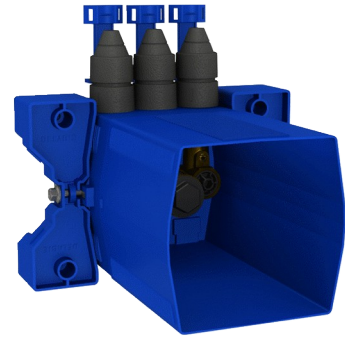

# Recessed waterproof housing for TEMPOMIX 3 showers

Ref. 794BOX1

Time flow, kit 1/2

2024 UK public price excluding VAT: £315.96

## DESCRIPTION

Recessed waterproof housing for TEMPOMIX 3 showers - Ref. 794BOX1

Waterproof recessed housing for TEMPOMIX 3 for showers, kit 1/2:  
 Collar with waterproof seal.  
 Hydraulic connection from the outside and maintenance from the front.  
 Top inlet.  
 Adjusts to all types of installations (rails, solid walls, panels).  
 Compatible with wall finishes 10 - 120mm (while maintaining the minimum recessing depth of 93mm).  
 Suitable for standard or "pipe in pipe" supply.  
 Stopcocks and flow rate adjustment, filters, non-return valves and cartridge are all integrated and accessible from the front.  
 TEMPOMIX 3 single control mixer F½".  
 Supplied in 2 kits: secure system flush without sensitive elements.  
 30-year warranty.  
 Order with control plates references 794218 or 794219.

## TECHNICAL CHARACTERISTICS

Recessed waterproof housing for TEMPOMIX 3 showers - Ref. 794BOX1

|            |   |
|------------|---|
| Connector  | ½"  |
| Technology | Time flow   |
| Height     | 150mm   |
| Depth      | 93 - 190mm  |
| Width      | 225mm   |
| Flow rate  | 6 lpm   |
| Norms      |       |
| Warranty   |    |

## ADVANTAGES

-  Installation recessed in wall
-  Waterproof housing is adjustable and modular
-  System tested to over 500,000 operations
-  100% waterproof housing