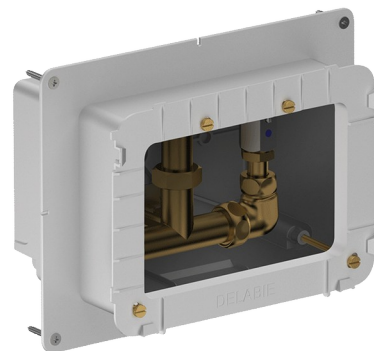

Recessed waterproof housing for SECURITHERM shower

Ref. 792BOX

Waterproof, kit 1/2

2024 UK public price excluding VAT: £226.61

DESCRIPTION

Recessed waterproof housing for SECURITHERM shower - Ref. 792BOX

Waterproof housing kit 1/2:
 For thermostatic shower mixer.
 Partition thickness can be between 16 to 30mm.
 30-year warranty.
 Order with control plate references: 792452, 792459, 792218 or 792219.

ADVANTAGES

-  Installation recessed in wall
-  System tested to over 500,000 operations
-  100% waterproof housing

TECHNICAL CHARACTERISTICS

Recessed waterproof housing for SECURITHERM shower - Ref. 792BOX

Connector	½"
Technology	Electronic and time flow
Height	140mm
Depth	130mm
Length	260mm
Width	200mm
Norms	ACS  
Warranty	