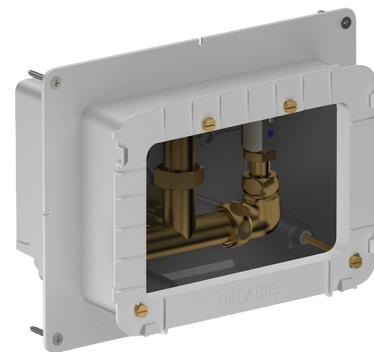

Recessed waterproof housing for SECURITHERM shower

Ref. 792BOX

Waterproof, kit 1/2

2024 UK public price excluding VAT: £226.61

DESCRIPTION

Recessed waterproof housing for SECURITHERM shower - Ref. 792BOX

Waterproof housing kit 1/2:
For thermostatic shower mixer.
Partition thickness can be between 16 to 30mm.
30-year warranty.
Order with control plate references: 792452, 792459, 792218 or 792219.

ADVANTAGES

-  Installation recessed in wall
-  System tested to over 500,000 operations
-  100% waterproof housing

TECHNICAL CHARACTERISTICS

Recessed waterproof housing for SECURITHERM shower - Ref. 792BOX

| | |
|------------|---|
| Connector | ½" |
| Technology | Electronic and time flow |
| Height | 140mm |
| Depth | 130mm |
| Length | 260mm |
| Width | 200mm |
| Norms | ACS   |
| Warranty |  |