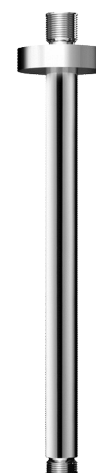

Shower arm

Ref. 710050

Vertical 1/2"

2024 UK public price excluding VAT: £26.53

DESCRIPTION

Shower arm - Ref. 710050

Vertical shower arm.
Enables ceiling-mounted installation of the shower head.
For installation with RAINY shower head (ref. 708040).

TECHNICAL CHARACTERISTICS

Shower arm - Ref. 710050

Connector	1/2"
Length	310mm
Diameter	Ø 22mm
Finish	Chrome-plated metal

ADVANTAGES

Easy to install