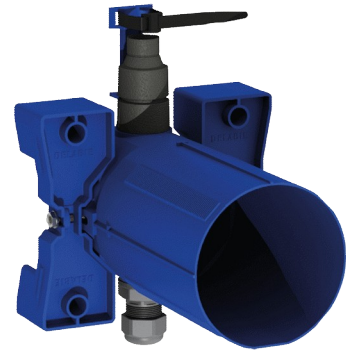

# Recessed waterproof housing for TEMPOFLUX urinal

Ref. 778BOX

For urinals with flexibles 1/2" or Ø 35mm connections

2024 UK public price excluding VAT: £134.63

## DESCRIPTION

Recessed waterproof housing for TEMPOFLUX urinal - Ref. 778BOX

Recessed waterproof housing for urinals 1/2", kit 1/2:  
 Collar with waterproof seal.  
 Hydraulic connection to the outside and maintenance from the front.  
 Adjusts to all types of installation (rails, solid walls, panels).  
 Compatible with wall finishes from 10 - 120mm (while maintaining the minimum recessing depth of 83mm).  
 Suitable for standard or "pipe-in-pipe" supply.  
 Stopcock and flow rate adjustment, filter and cartridge all integrated and accessible from the front.  
 TEMPOFLUX F1/2" flush valve is compatible with sea water and grey water.  
 Protected waterproof housing, valve with secure system flush without sensitive elements and connection accessories.  
 Complies with European standard EN 12541 (class II acoustic level).  
 Connection with Ø 35mm connection washer (for standard urinals) or 1/2" brass connection (for urinals supplied by flexible).  
 For use with neck tube ref. 752430 or 757430.  
 30-year warranty.  
 Order with control plate references 778700 or 778707.

## ADVANTAGES

Easy to install

Housing is adjustable and modular

100% waterproof housing

Compatibility: rails, solid walls and panels

## TECHNICAL CHARACTERISTICS

Recessed waterproof housing for TEMPOFLUX urinal - Ref. 778BOX

Connector	1/2"
Technology	Time flow
Height	145mm
Depth	83 - 190mm
Width	145mm
Norms	
Warranty	