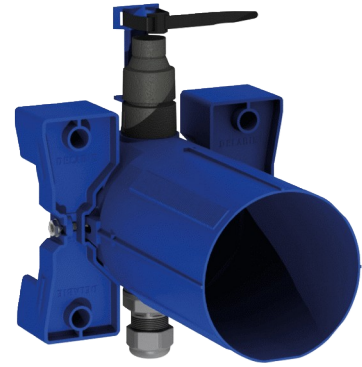

Recessed waterproof housing for TEMPOMATIC 4 urinal

Ref. 430PBOX

For electronic urinal valve

2024 UK public price excluding VAT: £134.63

DESCRIPTION

Recessed waterproof housing for TEMPOMATIC 4 urinal - Ref. 430PBOX

Recessed waterproof housing for electronic urinal valves, kit 1/2:
 Compatible with 123 Lithium 6V battery supply.
 Collar with waterproof seal.
 Hydraulic connection to the outside and maintenance from the front.
 Adjusts to all types of installation (rails, solid walls, panels).
 Compatible with wall finishes 10 - 120mm (while maintaining the minimum recessing depth of 83mm).
 Suitable for standard or "pipe in pipe" supply.
 Valve configured for secure system flush without sensitive elements, and connection accessories.
 Connection with Ø 35mm connection washer (for standard urinals) or ½" brass connection (for urinals supplied by flexible).
 For use with neck tube 752430 or 757430.
 30-year warranty.
 Order with control plate references 430006, 430016, 430026 or 430036.

ADVANTAGES

-  Easy to install
-  Housing is adjustable and modular
-  100% waterproof housing
-  Compatibility: rails, solid walls and panels

TECHNICAL CHARACTERISTICS

Recessed waterproof housing for TEMPOMATIC 4 urinal - Ref. 430PBOX

Supply	6V batteries
Connector	F½"
Technology	Electronic
Height	150mm
Depth	83 - 190mm
Width	175mm
Norms	  U
Warranty	